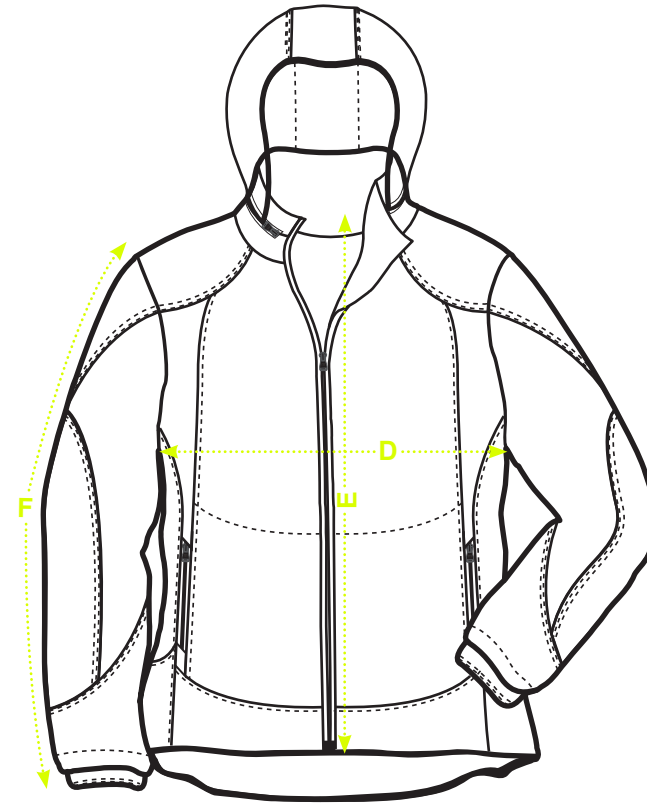

VENTURE SIZE CHART (US)

		SIZES (cm)									
		XS	S	M	L	XL	2XL	3XL	4XL	5XL	
MS-40001, 40003,40005 VENTURE Jacket Male	A	Half Chest width		58	61	64	67	70	73	76	79
	B	Body Length (from center back)		73	75	77	79	81	83	85	87
	C	Sleeve length		62	63	64	65	66	67	68	69
MS-40002, 40004,40006 VENTURE Jacket Female	D	Half Chest width	45	48	51	54	57	60	63	66	
	E	Body Length (from center back)	61	63	65	67	69	71	73	75	
	F	Sleeve length	58.5	59.5	60.5	61.5	63.5	65.5	67.5	69.5	