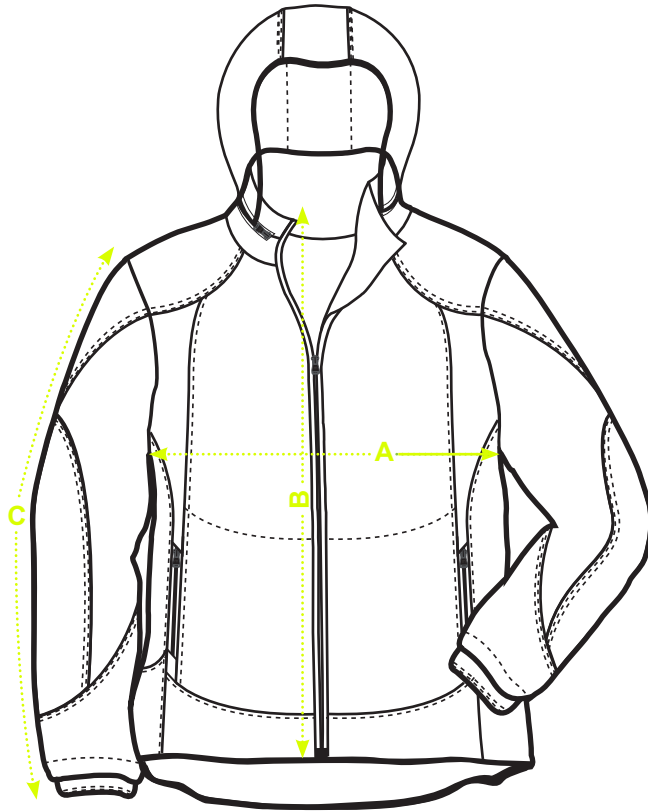

VENTURE SIZE CHART (US)

		SIZES (cm)									
		XS	S	M	L	XL	2XL	3XL	4XL	5XL	
MS-40001, 40003,40005 VENTURE Jacket Male	A	Half Chest width		58	61	64	67	70	73	76	79
	B	Body Length (from center back)		73	75	77	79	81	83	85	87
	C	Sleeve length		62	63	64	65	66	67	68	69
MS-40002, 40004,40006 VENTURE Jacket Female	D	Half Chest width	45	48	51	54	57	60	63	66	
	E	Body Length (from center back)	61	63	65	67	69	71	73	75	
	F	Sleeve length	58.5	59.5	60.5	61.5	63.5	65.5	67.5	69.5	